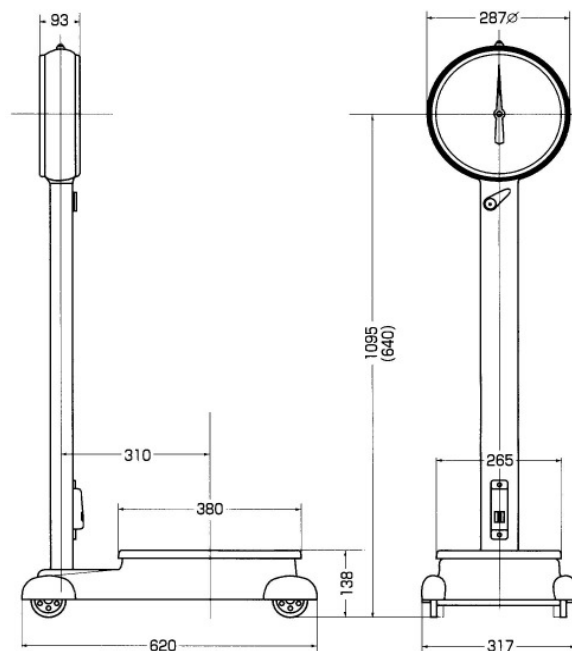

DIAL PLATFORM SCALE

[SPECIFICATIONS]

MODEL	D-20S	D-50S	D-100S	D-20M	D-50M	D-100M
CAPACITY	20kg	50kg	100kg	20kg	50kg	100kg
GRADUATION	50g	100g	200g	50g	100g	200g
PLATFORM SIZE	380 x 265 mm					
INDICATOR	DUAL DISPLAY					
WEIGHING SYSTEM	SPRING MECHANISM					
INDICATOR SIZE	φ 287mm					
HEIGHT	810 mm			1,270 mm		
SCALE WEIGHT	19.7 kg			22.0 kg		
COUNTRY OF ORIGIN	JAPAN					
OPTIONS	WHEELS					

[APPEARANCE]

D-100M with wheels

[DIMENSIONAL DRAWING]

The height 640 in parentheses is for D-20S/50S/100S.

All illustrations, photos and specifications are subject to change without notice.

YAMATO SCALE CO., LTD.